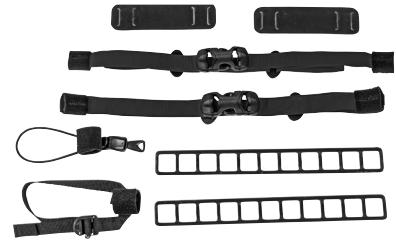

SPECIFICATIONS:

- + Waterproof outdoor backpack and travel duffel in 3 sizes
- + Ideal for short trips
- + Tear and abrasion resistant nylon fabric
- + Quick and easy access through large opening allowing easy packing
- + Waterproof Tizip zipper (updated version) positioned along the back prevents unauthorized access
- + Waterproof hydration tube port
- + Stepless adjustment of back system (25 L/35 L: S-L; 45 L: M-XL)
- + Ergonomic shoulder straps
- + Shoulder straps and carrying system remain clean and dry while packing
- + Wide padded hip belt with two zippered mesh pockets
- + 2 outer mesh pockets, e.g. for drinking bottles etc.
- + Daisy chain on front for fixing further gear
- + 4 zippered inner pockets for easy organisation

Contents: Backpack with 4 compression straps and sealed port for hydration system

Optional accessories: Hydration System, Attachment Kit for Helmets, Attachment Kit for Gear

Note: In order to meet standard IP67 (6=dustproof, 7=protected against penetration of water coming during temporary immersion; depth 1 m/39 in./lower edge of product; duration 30 minutes) the zipper must be completely closed.

PRODUCT INFO

ATRACK

Accessories and application examples

OPTIONAL ACCESSORIES

Hydration System

Attachment Kit for Helmets

Attachment Kit for Gear
(for trekking poles, snowboard, skis)

APPLICATION EXAMPLES

Atrack Hydration System
(Attachment for hydration system)

Atrack Hydration System
(Waterproof hydration tube port)

Attachment Kit for Helmets
(Helmet toggle for fixing helmets with larger ventilation slots)