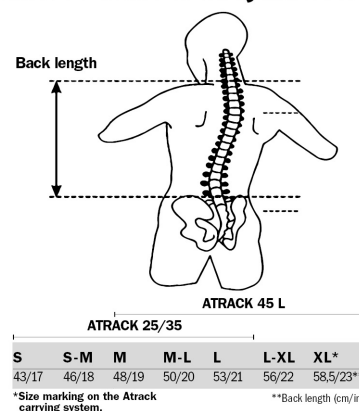

PRODUCT INFO

ATRACK

Combination of outdoor backpack and travel duffel

PVC free

PS33

IP 67

PFAS free

BACK LENGTH ADJUSTMENT

size	height cm/in	width cm/in.	depth cm/in.	vol. L/cu.in.	weight g/oz	maximum capacity kg/lbs.
25 L	56/22	26/10.2	25/9.8	25/1526	1430/50.4	10/22.0
35 L	59/23.2	28/11	27/10.6	35/2136	1470/51.9	13/28.7
45 L	62/24.4	32/11.6	30/11.8	45/2746	1560/55	16/35.3

SPECIFICATIONS:

- + Waterproof outdoor backpack and travel duffel in 3 sizes
- + Ideal for short trips
- + Tear and abrasion resistant nylon fabric
- + Quick and easy access through large opening allowing easy packing
- + Waterproof Tizip zipper (updated version) positioned along the back prevents unauthorized access
- + Waterproof hydration tube port
- + Stepless adjustment of back system (25 L/35 L: S-L; 45 L: M-XL)
- + Ergonomic shoulder straps
- + Shoulder straps and carrying system remain clean and dry while packing
- + Wide padded hip belt with two zippered mesh pockets
- + 2 outer mesh pockets, e.g. for drinking bottles etc.
- + Daisy chain on front for fixing further gear
- + 4 zippered inner pockets for easy organisation