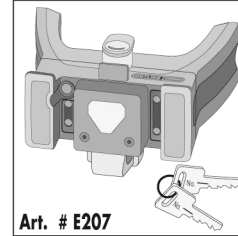

VIDEO

! MOUNTING-SET REQUIRED

HANDLEBAR MOUNTING-SET QR

HANDLEBAR MOUNTING-SET

HANDLEBAR MOUNTING-SET WITH LOCK

HANDLEBAR MOUNTING-SET E-BIKE

HANDLEBAR MOUNTING-SET E-BIKE WITH LOCK

BAR-LOCK-MOUNTING-SET

MOUNT

DEMOUNT

! MAX. LOAD

! CAUTION

PACKING

! NO JUMP!

! CHECK SECURE MOUNT

! TEST!