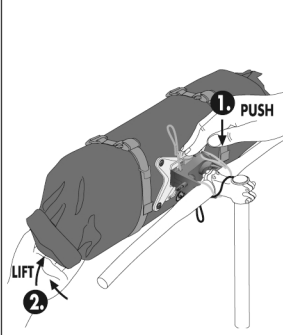

VIDEO

! MOUNTING-SET REQUIRED

HANDLEBAR MOUNTING-SET QR

HANDLEBAR MOUNTING-SET

HANDLEBAR MOUNTING-SET WITH LOCK

HANDLEBAR MOUNTING-SET E-BIKE

HANDLEBAR MOUNTING-SET E-BIKE WITH LOCK

BAR-LOCK-MOUNTING-SET

MOUNT

DEMOUNT

! MAX. LOAD

! CAUTION

PACKING

! NO JUMP!

! CHECK SECURE MOUNT

! TEST!