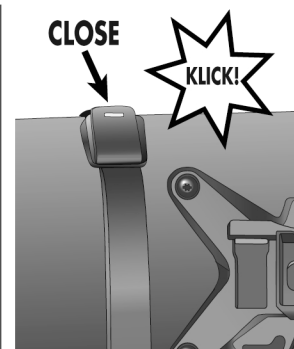

VIDEO

! MOUNTING-SET REQUIRED

HANDLEBAR MOUNTING-SET QR

HANDLEBAR MOUNTING-SET

HANDLEBAR MOUNTING-SET WITH LOCK

HANDLEBAR MOUNTING-SET E-BIKE

HANDLEBAR MOUNTING-SET E-BIKE WITH LOCK

BAR-LOCK-MOUNTING-SET

MOUNT

DEMOUNT

! MAX. LOAD

! CAUTION

PACKING

! NO JUMP!

! CHECK SECURE MOUNT

! TEST!