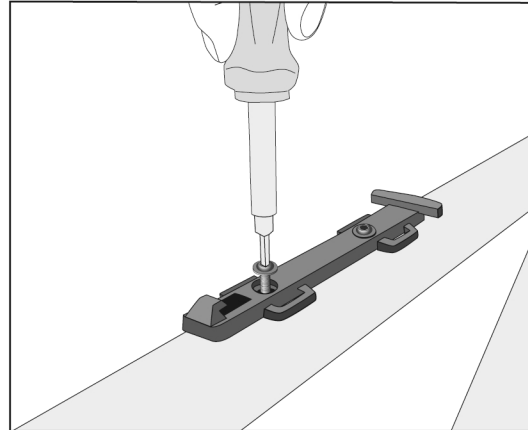

1.1 O-STRAP MOUNT

UM KRATZER ZU VERMEIDEN, BENUTZE RAHMENSCHUTZ-FOLIE AN DEN KONTAKTSTELLEN (nicht beinhaltet)
TO AVOID SCRATCHES, USE ADHESIVE FRAME PROTECTION AT CONTACT POINTS (not included)

1.2

1.3

(A) + (B) **CLOSE**

1.4

(A) + (B) + (E) + (C)

1.5

1. **PULL**

1.5

3. **PULL TIGHT**

1.6

1.7

min. 10 mm

1.8 ACCESSORY

! >55 mm use

F9965 O-Straps
14,5/200 mm
as extension

(A) + (B) + (C) **F9965 O-Straps**

2.1 DIRECT MOUNT

UM KRATZER ZU VERMEIDEN, BENUTZE RAHMENSCHUTZ-FOLIE AN DEN KONTAKTSTELLEN (nicht beinhaltet)
TO AVOID SCRATCHES, USE ADHESIVE FRAME PROTECTION AT CONTACT POINTS (not included)

2.2

2.3

2.4

min. 10 mm