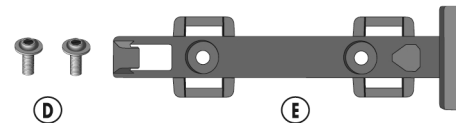

1.1 O-STRAP MOUNT

UM KRATZER ZU VERMEIDEN, BENUTZE RAHMENSCHUTZ-FOLIE AN DEN KONTAKTSTELLEN (nicht beinhaltet)
TO AVOID SCRATCHES, USE ADHESIVE FRAME PROTECTION AT CONTACT POINTS (not included)

1.2

1.3

(A) + (B) **CLOSE**

1.4

(A) + (B) + (E) + (C)

1.5

1. **PULL**

1.5

3. **PULL TIGHT**

1.6

1.7

min. 10 mm

1.8 ACCESSORY

! >55 mm use

F9965 O-Straps
14,5/200 mm
as extension

(A) + (B) + (C) **F9965 O-Straps**

2.1 DIRECT MOUNT

UM KRATZER ZU VERMEIDEN, BENUTZE RAHMENSCHUTZ-FOLIE AN DEN KONTAKTSTELLEN (nicht beinhaltet)
TO AVOID SCRATCHES, USE ADHESIVE FRAME PROTECTION AT CONTACT POINTS (not included)

2.2

2.3

2.4

min. 10 mm