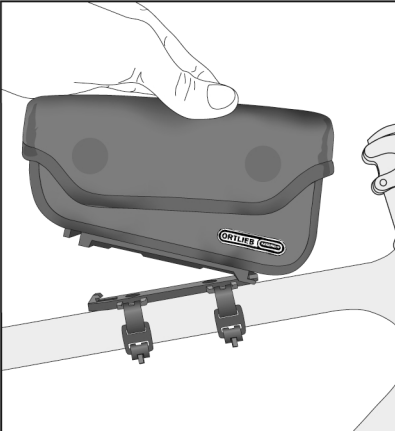

1.4

(A) + (B) + (E) + (C)

1.5

1. **PULL**

1.5

3. **PULL TIGHT**

1.6

1.7

min. 10 mm

1.8 ACCESSORY

! >55 mm use

F9965 O-Straps
14,5/200 mm
as extension

(A) + (B) + (C) **F9965 O-Straps**

2.1 DIRECT MOUNT

UM KRATZER ZU VERMEIDEN, BENUTZE RAHMENSCHUTZ-FOLIE AN DEN KONTAKTSTELLEN (nicht beinhaltet)
TO AVOID SCRATCHES, USE ADHESIVE FRAME PROTECTION AT CONTACT POINTS (not included)