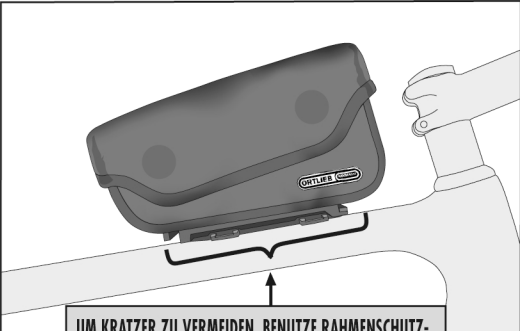

min. 10 mm

1.8 ACCESSORY

! >55 mm use

F9965 O-Straps
14,5/200 mm
as extension

(A) + (B) + (C) **F9965 O-Straps**

2.1 DIRECT MOUNT

UM KRATZER ZU VERMEIDEN, BENUTZE RAHMENSCHUTZ-FOLIE AN DEN KONTAKTSTELLEN (nicht beinhaltet)
TO AVOID SCRATCHES, USE ADHESIVE FRAME PROTECTION AT CONTACT POINTS (not included)