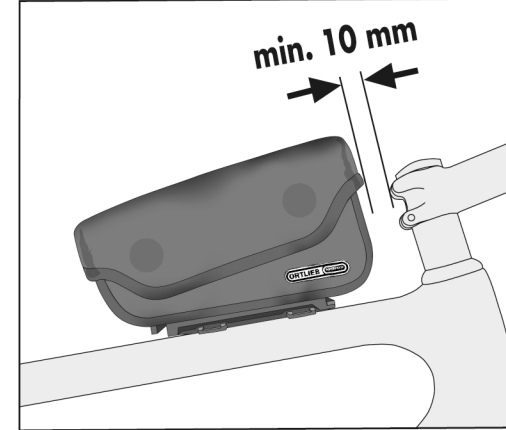

1.1 O-STRAP MOUNT

UM KRATZER ZU VERMEIDEN, BENUTZE RAHMENSCHUTZ-FOLIE AN DEN KONTAKTSTELLEN (nicht beinhaltet)
TO AVOID SCRATCHES, USE ADHESIVE FRAME PROTECTION AT CONTACT POINTS (not included)

1.2

1.3

(A) + (B) **CLOSE**

1.4

(A) + (B) + (E) + (C)

1.5

1. **PULL**

1.5

3. **PULL TIGHT**

1.6

1.7

min. 10 mm

1.8 ACCESSORY

! >55 mm use

F9965 O-Straps
14,5/200 mm
as extension

(A) + (B) + (C) **F9965 O-Straps**

2.1 DIRECT MOUNT

UM KRATZER ZU VERMEIDEN, BENUTZE RAHMENSCHUTZ-FOLIE AN DEN KONTAKTSTELLEN (nicht beinhaltet)
TO AVOID SCRATCHES, USE ADHESIVE FRAME PROTECTION AT CONTACT POINTS (not included)

2.2

2.3

2.4

min. 10 mm