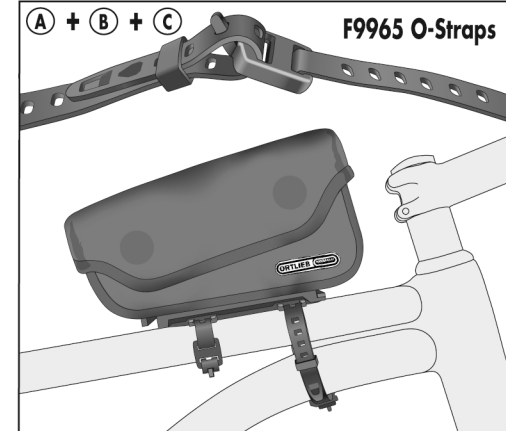

min. 10 mm

1.8 ACCESSORY

! >55 mm use

F9965 O-Straps
14,5/200 mm
as extension

(A) + (B) + (C) **F9965 O-Straps**

2.1 DIRECT MOUNT

UM KRATZER ZU VERMEIDEN, BENUTZE RAHMENSCHUTZ-FOLIE AN DEN KONTAKTSTELLEN (nicht beinhaltet)
TO AVOID SCRATCHES, USE ADHESIVE FRAME PROTECTION AT CONTACT POINTS (not included)